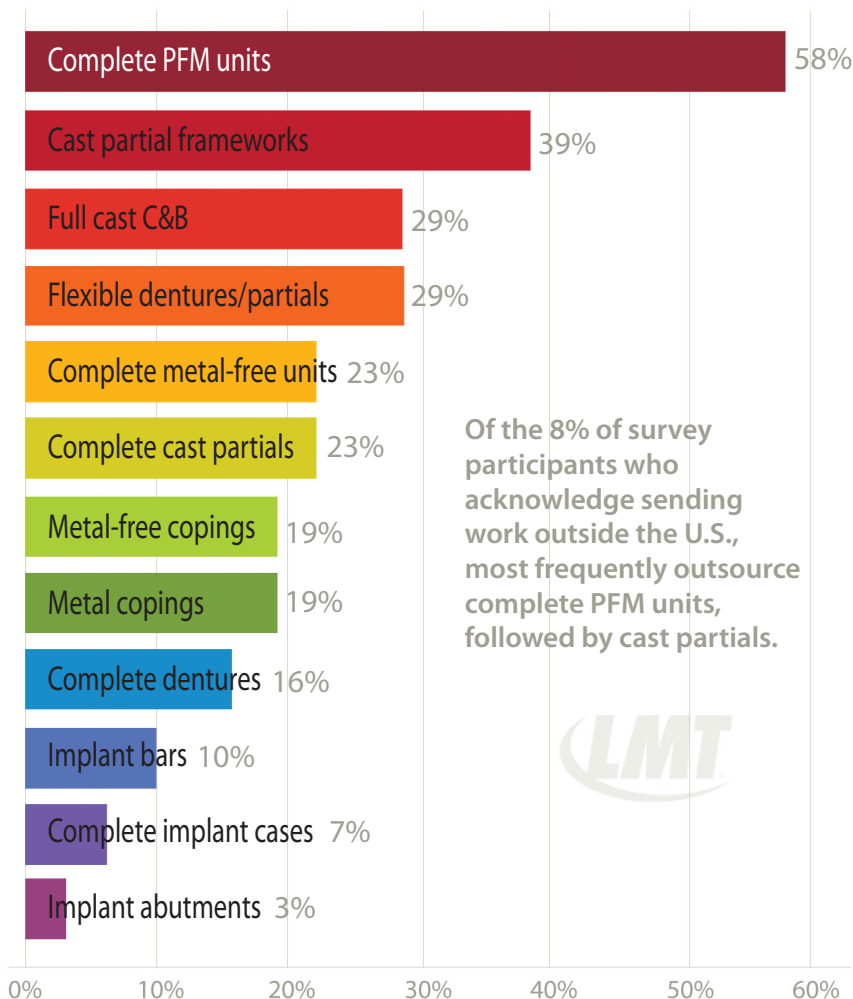

Types of Restorations Sent Offshore

Of the 8% of survey participants who acknowledge sending work outside the U.S., most frequently outsource complete PFM units, followed by cast partials.