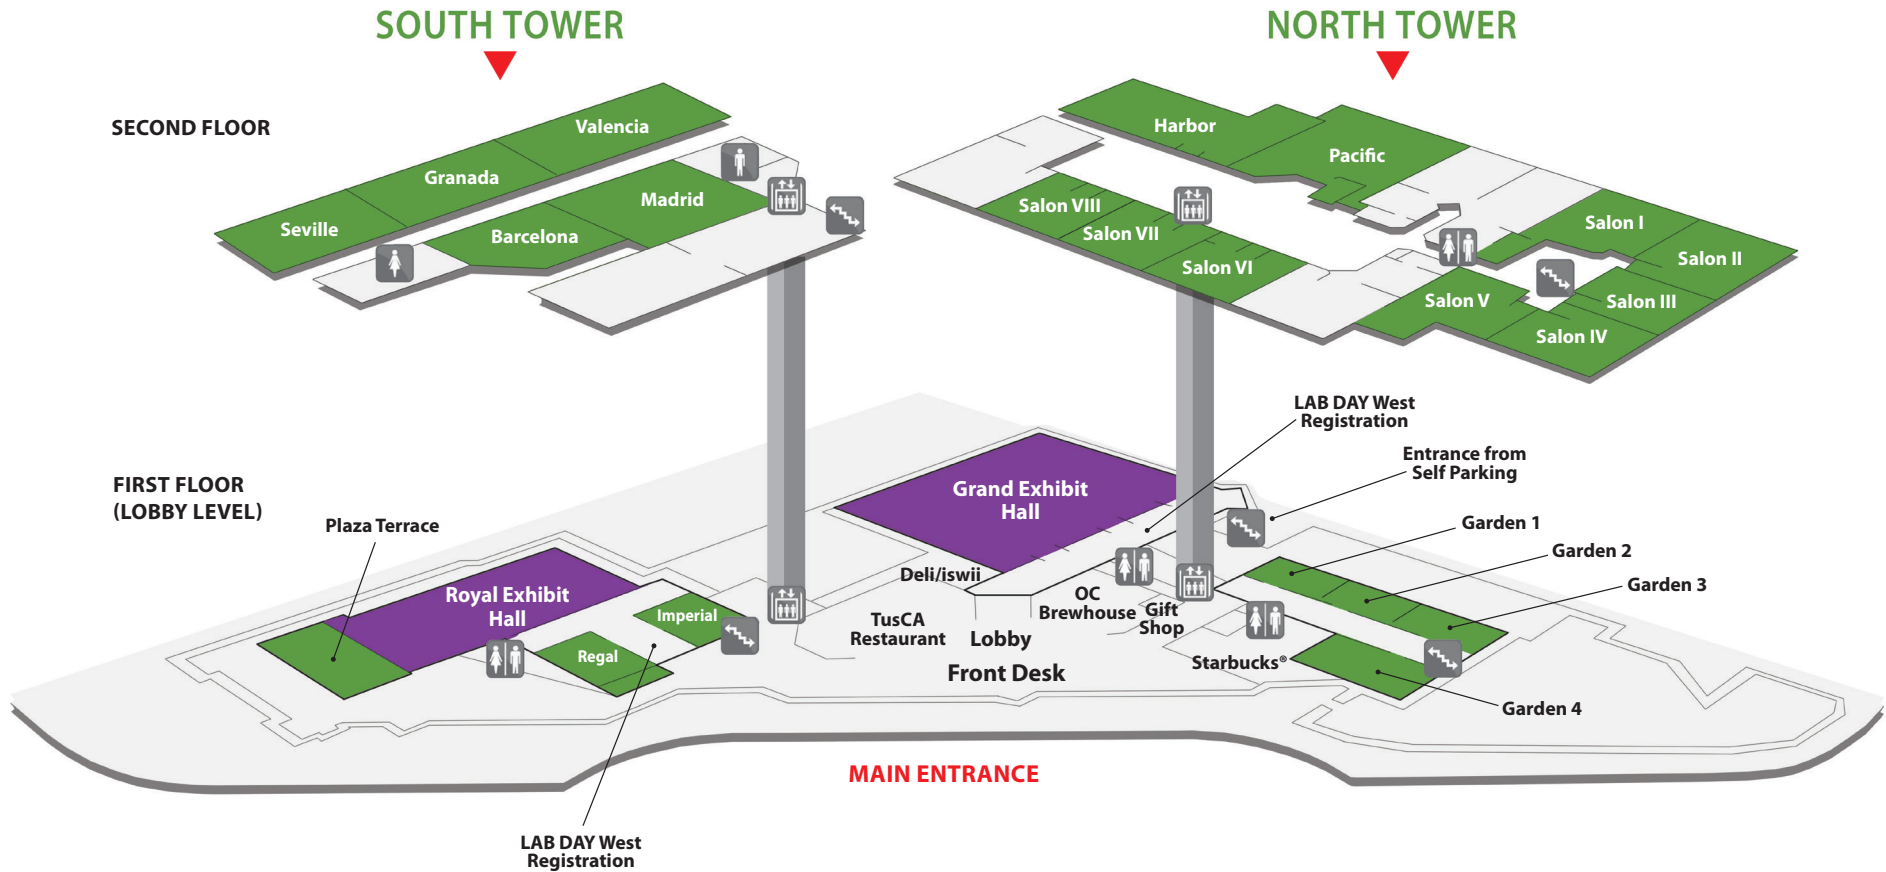

LAB DAY WEST 2024 / VENUE MAP

South Tower Seminar Rooms

First Floor

- Imperial Room
- Plaza Terrace
- Regal Room

Second Floor

- Barcelona Room
- Granada Room
- Madrid Room
- Seville Room
- Valencia Room

North Tower Seminar Rooms

First Floor

- Garden 1
- Garden 2
- Garden 3
- Garden 4

Second Floor

- Harbor Room
- Pacific Room
- Salon I
- Salon II
- Salon III
- Salon IV
- Salon V
- Salon VI
- Salon VII
- Salon VIII