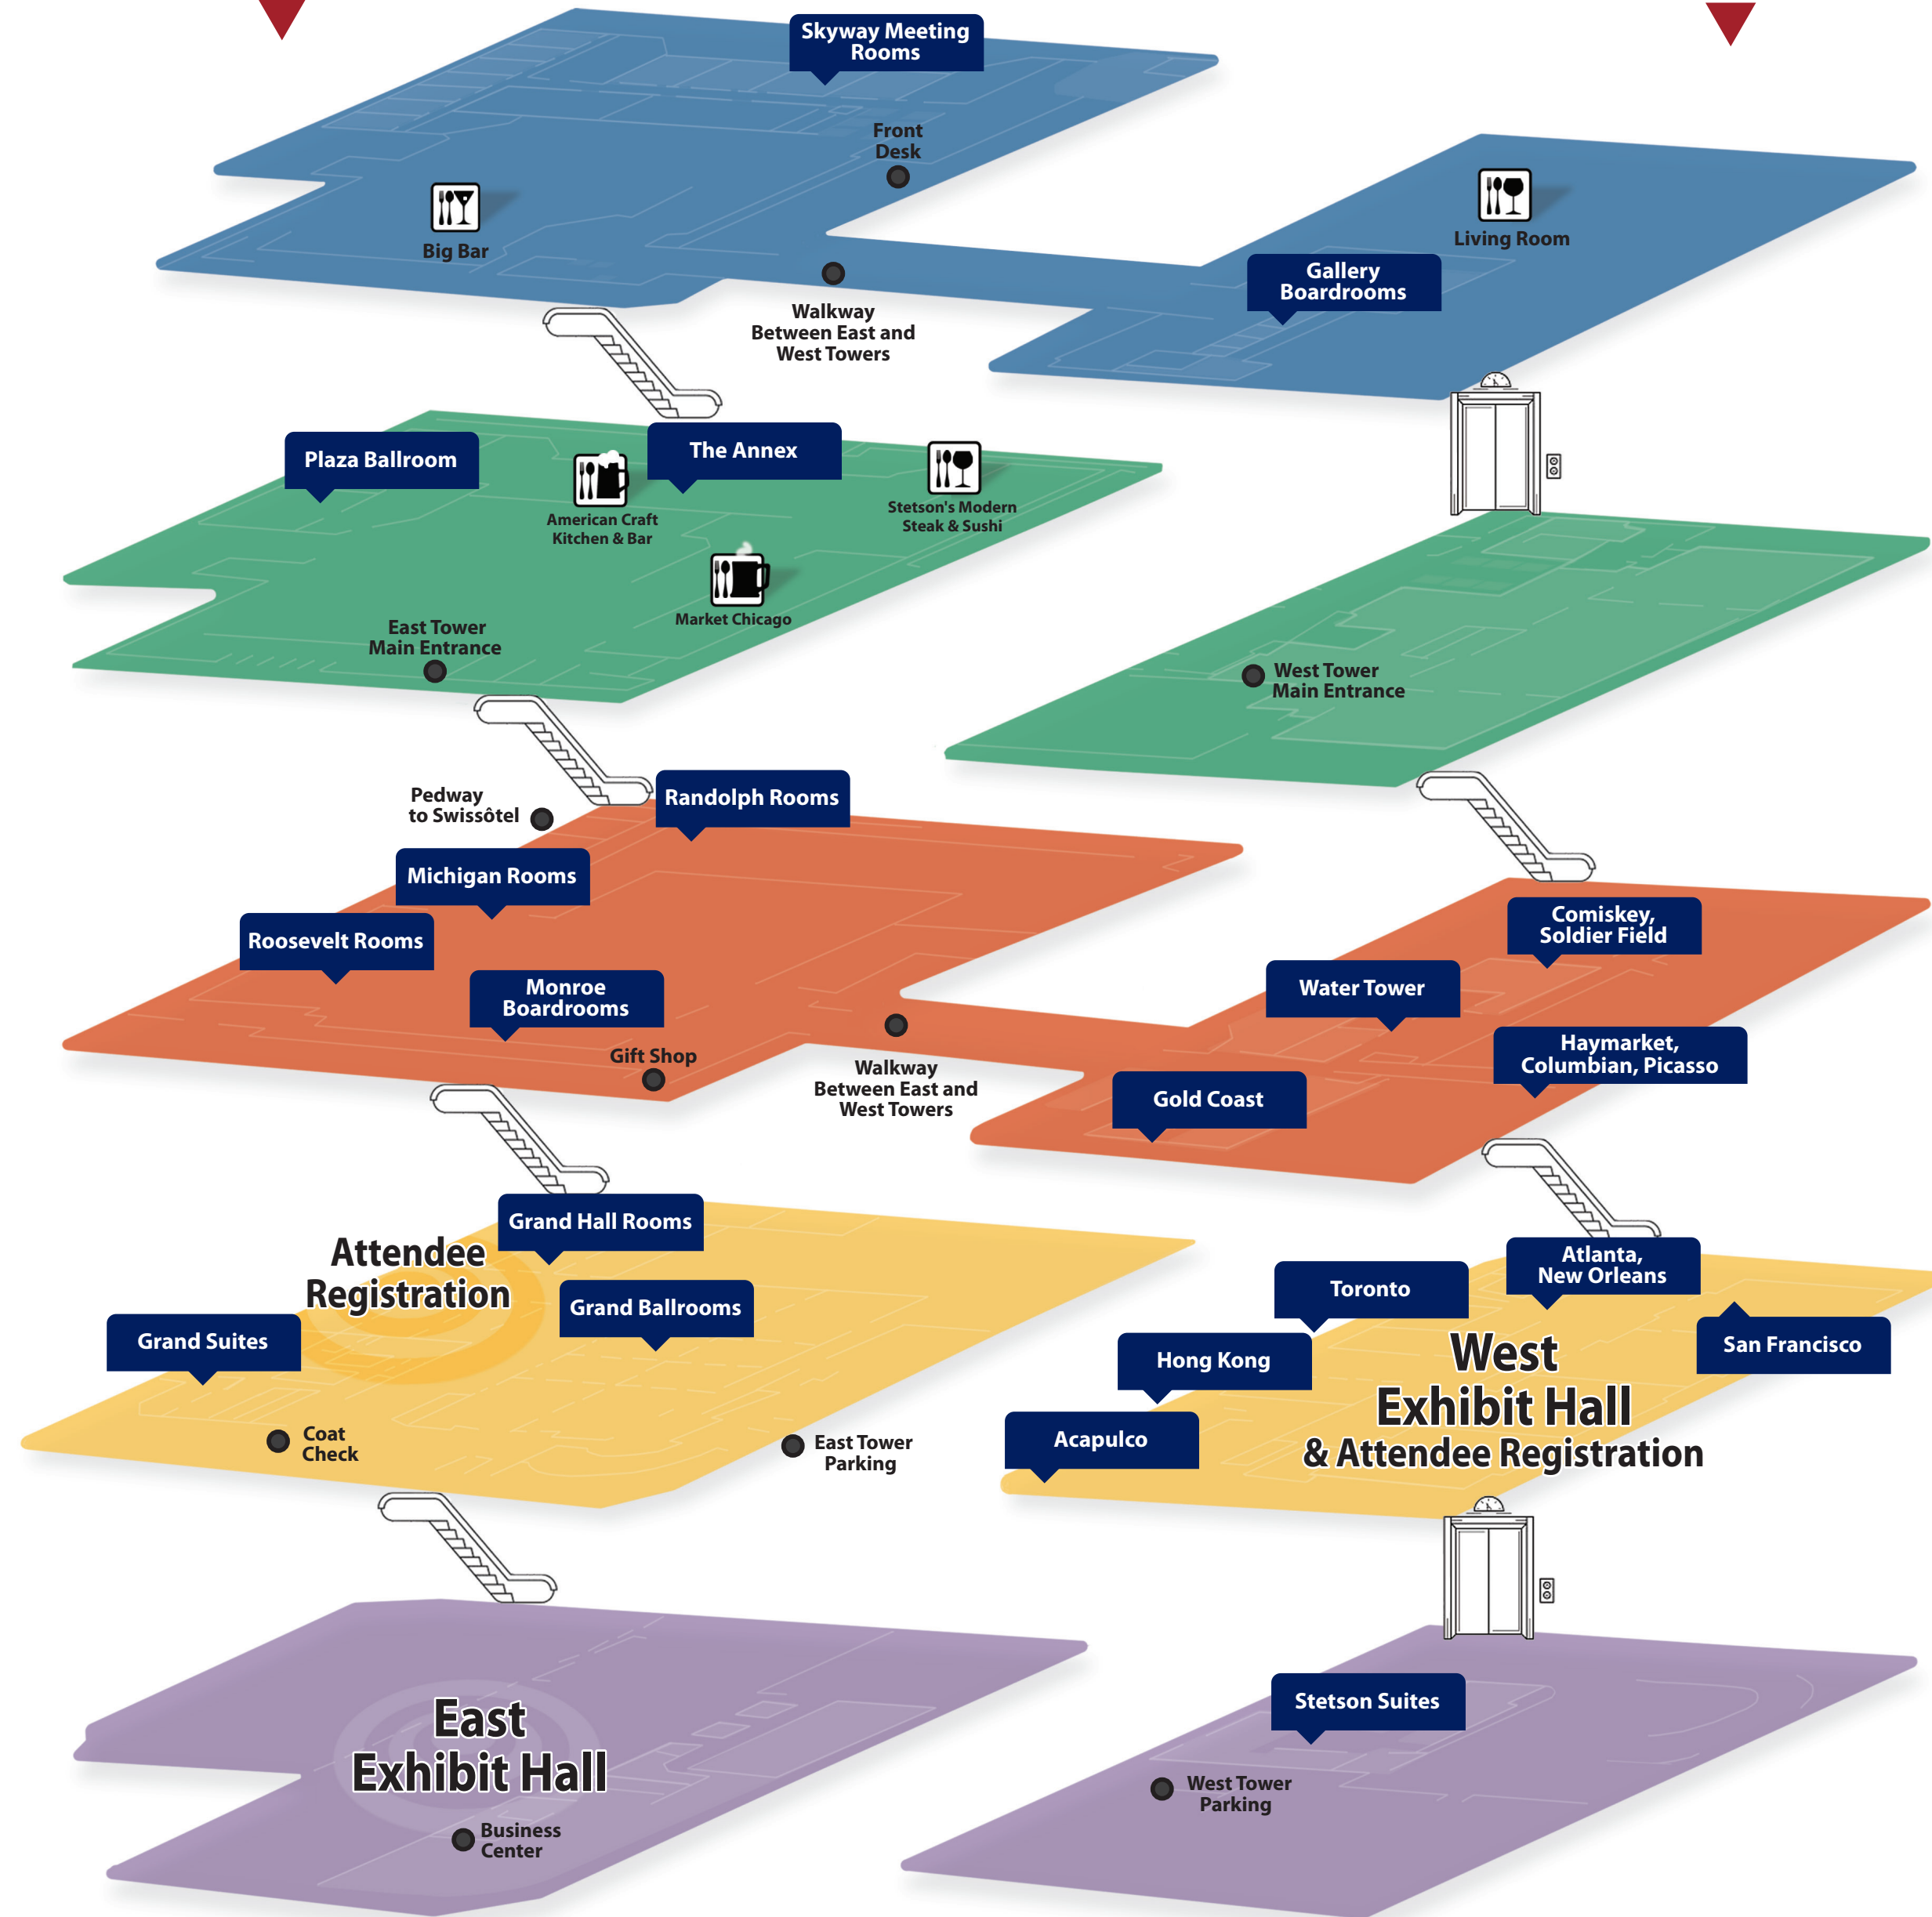

- Monroe Boardrooms

- Randolph 1A
- Randolph 1B
- Randolph 2
- Randolph 3

- Roosevelt 1AB
- Roosevelt 3A
- Roosevelt 3B

Ballroom (Gold) Level Rooms

- Grand Ballroom AB
- Grand Ballroom CD North
- Grand Ballroom CD South
- Grand Ballroom EF

- Grand Hall G
- Grand Hall H
- Grand Hall I
- Grand Hall J
- Grand Hall K
- Grand Hall L
- Grand Hall MN

- Grand Suites 1-5

Exhibit (Purple) Level Room

- East Exhibit Hall

EAST TOWER

WEST TOWER

Skyway (Blue) Level Rooms

- Gallery Boardrooms

Lobby (Green) Level (Street Level)

Concourse (Bronze) Level Rooms

- Columbian
- Comiskey
- Gold Coast
- Haymarket
- Picasso
- Soldier Field
- Water Tower

Ballroom (Gold) Level Rooms

- Acapulco
- Atlanta
- Hong Kong
- New Orleans
- San Francisco
- Toronto

- West Exhibit Hall

Exhibit (Purple) Level Rooms

- Stetson Suite A
- Stetson Suite BC
- Stetson Suite D
- Stetson Suite E
- Stetson Suite FG