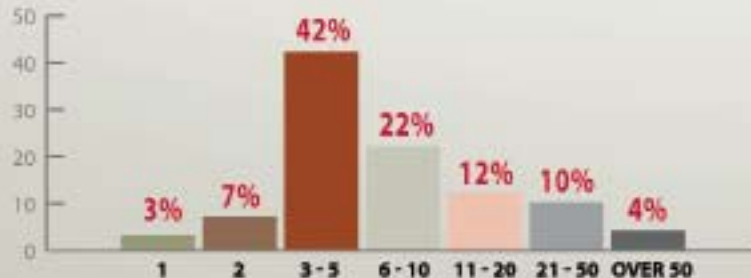

Respondent Demographics

LMT's 2008 Wage Survey is based on 386 laboratory operators nationwide. Here's a closer look at our respondents:

YEARS IN BUSINESS

TYPE OF LABORATORY

NUMBER OF EMPLOYEES (INCLUDING OWNER)

GEOGRAPHIC BREAKDOWN